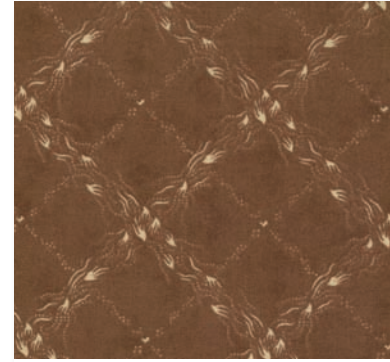

2655 11 LEMON CREAM

2654 11 LEMON CREAM

2650 17 COFFEE

*2651 16 CREAM

*2658 26 CREAM

Delivery: February

- Asst. 2650-15 15 Yards of Each
 - Asst. Asst. 2650-10 10 Yards of Each
 - Asst. 2650-10H *10 Yards of 20 Skus
 - 2650AB Bundle: 40 Skus
 - 2650JR Jellyroll – (40) 2½"x45" Strips – Pk 4
 - 2650LC Layer Cake – (42) 10"x10" Squares – Pk 4
 - 2650PP (42) 5"x5" Squares – Pk 12
 - PS2650 – Pk 25 Project Sheets
- Skus: 40 Prints
Content: 100% Cotton

Garden Party

Blackbird Designs

***2658 11 LEMON CREAM**

***2653 14 PLUM**

2654 14 PLUM

2653 12 ROSE BLUSH

2651 12 ROSE BLUSH

***2650 14 PLUM**

***2656 24 PLUM**

2658 22 ROSE BLUSH

***2654 12 ROSE BLUSH**

2652 11 LEMON CREAM

2657 12 ROSE BLUSH

***2651 14 PLUM**

***2655 12 ROSE BLUSH**

***2656 12 ROSE BLUSH**