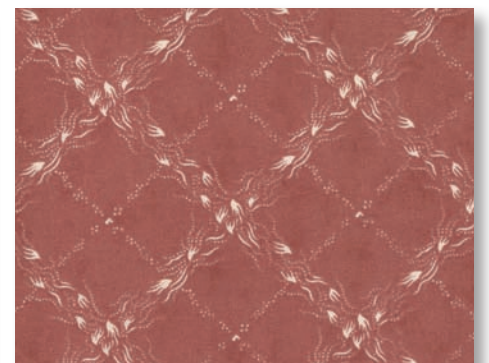

2655 11 LEMON CREAM

2654 11 LEMON CREAM

2650 17 COFFEE

*2651 16 CREAM

*2658 26 CREAM

Delivery: February

- Asst. 2650-15 15 Yards of Each
 - Asst. Asst. 2650-10 10 Yards of Each
 - Asst. 2650-10H *10 Yards of 20 Skus
 - 2650AB Bundle: 40 Skus
 - 2650JR Jellyroll – (40) 2½"x45" Strips – Pk 4
 - 2650LC Layer Cake – (42) 10"x10" Squares – Pk 4
 - 2650PP (42) 5"x5" Squares – Pk 12
 - PS2650 – Pk 25 Project Sheets
- Skus: 40 Prints
Content: 100% Cotton

Garden Party

Blackbird Designs

***2658 11 LEMON CREAM**

***2653 14 PLUM**

2654 14 PLUM

2653 12 ROSE BLUSH

2651 12 ROSE BLUSH

***2650 14 PLUM**

***2656 24 PLUM**

2658 22 ROSE BLUSH

***2654 12 ROSE BLUSH**

2652 11 LEMON CREAM

2657 12 ROSE BLUSH

***2651 14 PLUM**

***2655 12 ROSE BLUSH**

***2656 12 ROSE BLUSH**