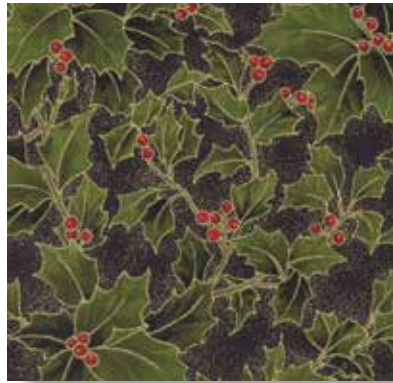

# Holly Night Metallic

Sentimental Studios

JUNE  
2016  
DELIVERY

Enduring symbols of the holiday, poinsettias and holly are rendered in gold metallic and traditional colors. Vibrant shades of red and green color the flowers and leaves with accents of cream, aqua and black, making these fabrics perfect for decking the halls of your home.

№ 33100 15M  
Frost

№ 33101 13M\*  
Evergreen

№ 33101 15M  
Frost

№ 33104 16M  
Frost

№ 33100 13M  
Evergreen

№ 33105 14M\*  
Evergreen

**108"  
QUILT  
BACKS**

No 33104 14M\*  
Evergreen

No 33101 14M  
Ebony

No 11104 14M\*  
Ebony

No 11104 12M\*  
Crimson

No 33102 14M\*  
Ebony

No 33102 12M  
Crimson

No 33100 12M  
Crimson

No 33103 14M\*  
Ebony

No 33100 14M\*  
Ebony

No 33101 12M\*  
Crimson

No 33103 12M  
Crimson

No 33104 15M  
Ebony

No 33105 15M\*  
Ebony

No 33104 13M\*  
Crimson

No 33105 13M\*  
Crimson