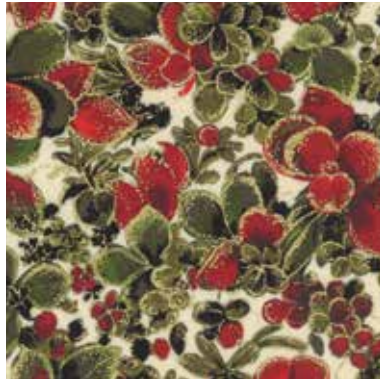

# Holly Night Metallic

Sentimental Studios

JUNE  
2016  
DELIVERY

Enduring symbols of the holiday, poinsettias and holly are rendered in gold metallic and traditional colors. Vibrant shades of red and green color the flowers and leaves with accents of cream, aqua and black, making these fabrics perfect for decking the halls of your home.

[modafabrics.com](http://modafabrics.com)

№ 33100 11M\*  
Cream

№ 33104 11M  
Cream

№ 33101 11M\*  
Cream

№ 33103 11M  
Cream

№ 33102 11M  
Cream

№ 33105 11M\*  
Cream

№ 33105 16M  
Frost

№ 33100 15M  
Frost

№ 33101 13M\*  
Evergreen

№ 33101 15M  
Frost

№ 33104 16M  
Frost

№ 33100 13M  
Evergreen

№ 33105 14M\*  
Evergreen

**108"  
QUILT  
BACKS**

No 33104 14M\*  
Evergreen