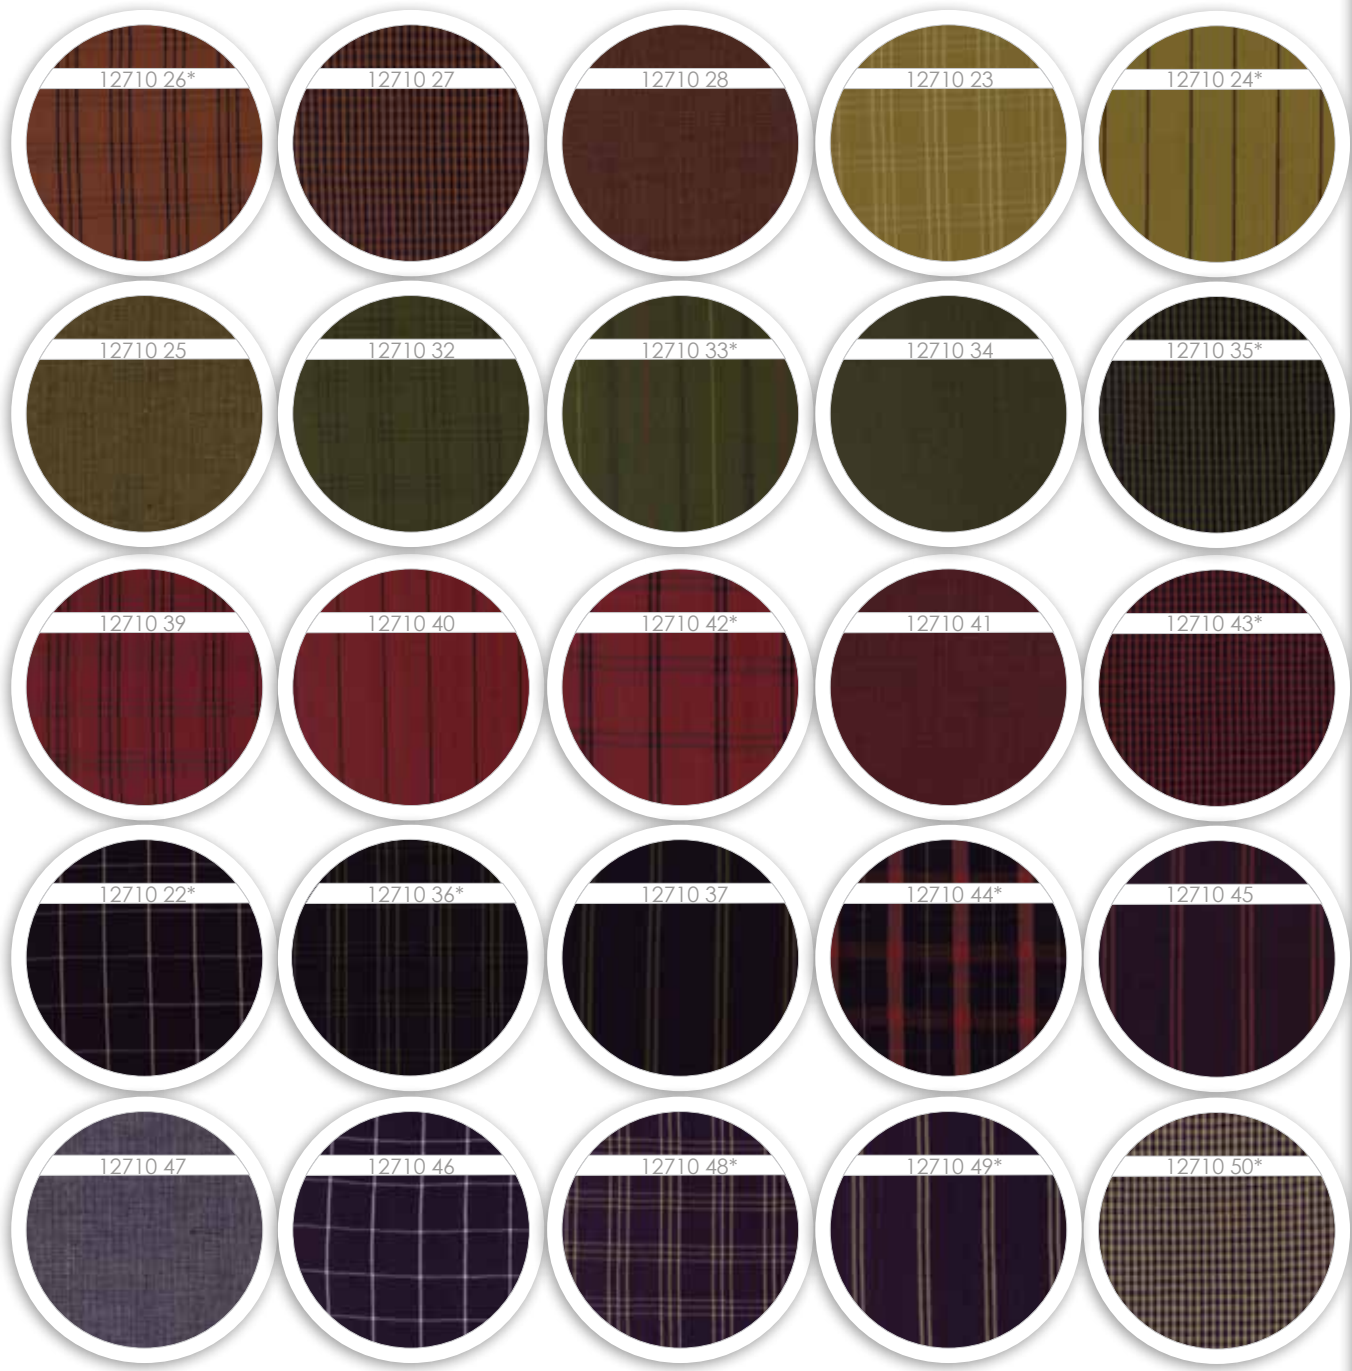

Homespun Gatherings Wovens

PRIMITIVE GATHERINGS

Where we love is home – home that our feet may leave, but not our hearts. It's not a place but a feeling... comfortable, safe and familiar.

Making quilts with this collection of woven stripes and plaids in a timeless color palette of Iron Black, Goldenrod, Ember, Green Briar and Fireweed will bring warmth to your home whether it's by a lake, in the mountains or in an urban high-rise.

PRI 621 / PRI 621G
Checked Out Size: 63" x 73"

PRI 620 / PRI 620G
Full Time - Part Time Size: 69" x 80"

PRI 619 / PRI 619G
Sticks and Stones
Size: 64" x 75"

Dream Big...

12710

Asst. 12

Low Cal 12

AB

LC

PP

• 40 Wovens

• 100% Woven Cotton

HOMESPUN GATHERINGS WOVENS
by PRIMITIVE GATHERINGS
April Delivery

14