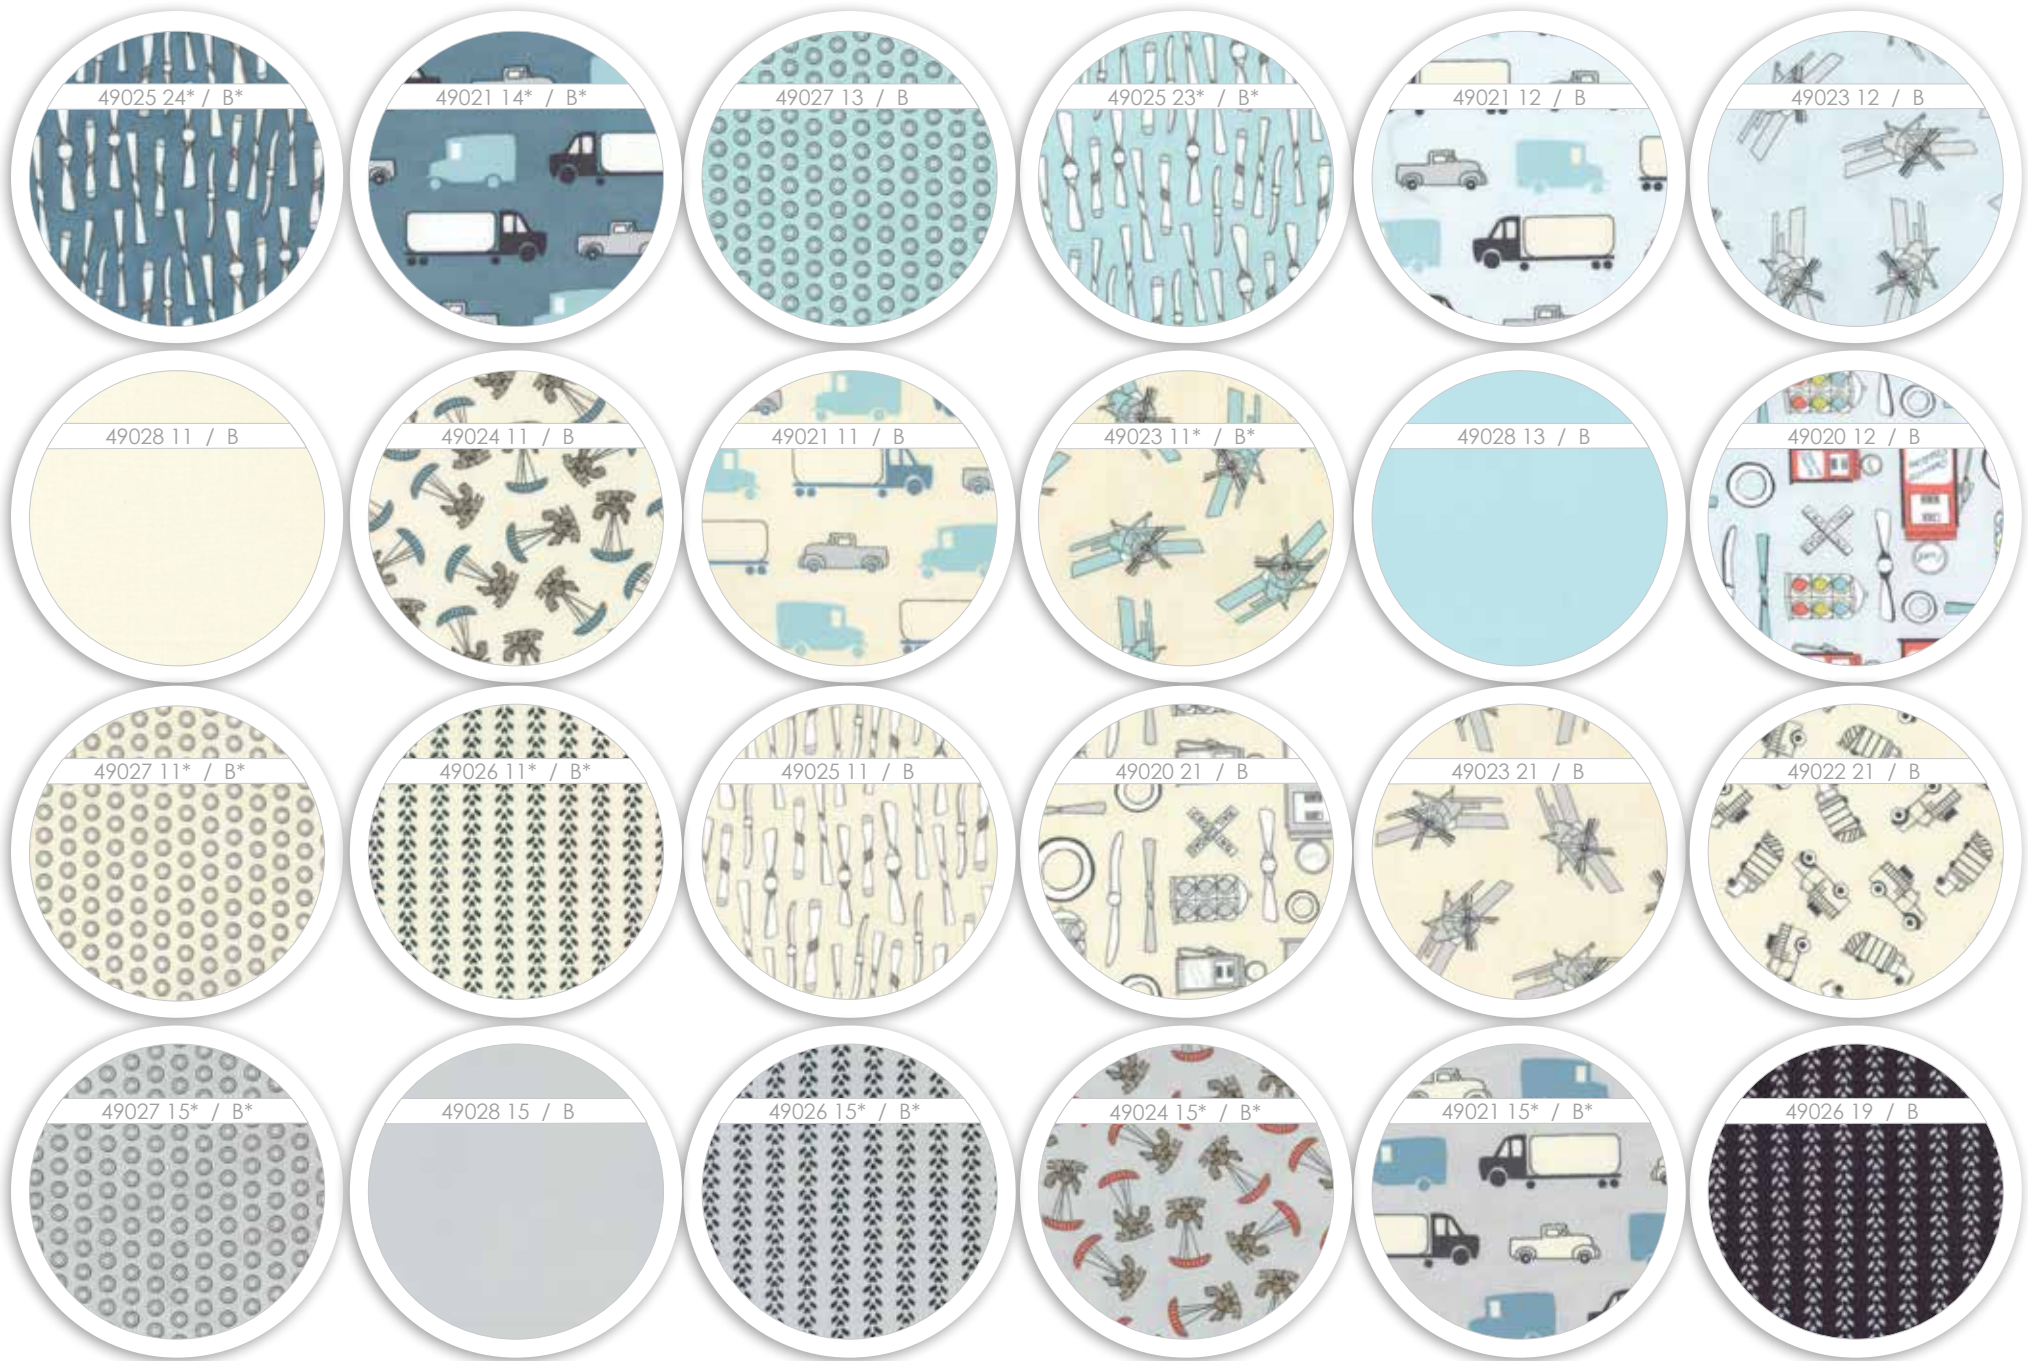

*LC friendly* DQ 019 / DQ 019G  
Garbage Day  
Size: 67" x 67"

**BRUSHED PRINTS IDENTIFIED WITH STOCK# FOLLOWED BY A B**

49022 13\* / B\*

49024 13\* / B\*

49028 18 / B

49027 18\* / B\*

49026 18 / B

DQ 001 / DQ 001G  
Trucks Size: 50" x 50"

49023 22\* / B\*

49020 11\* / B\*

49022 11\* / B\*

49021 18\* / B\*

DQ 008 / DQ 008G  
Mighty Machines  
Size: 64" x 64"

49020

Asst. 15

Asst. 15B

PP

• 33 Prints      • 33 Brushed Prints      • 100% Premium Cotton  
 JR's, LC's, MC's and PP's include two each of 49027 11, 15 & 18 and 49028. No Brushed Pre-cuts.

**BRUSHED PRINTS IDENTIFIED WITH STOCK# FOLLOWED BY A B**