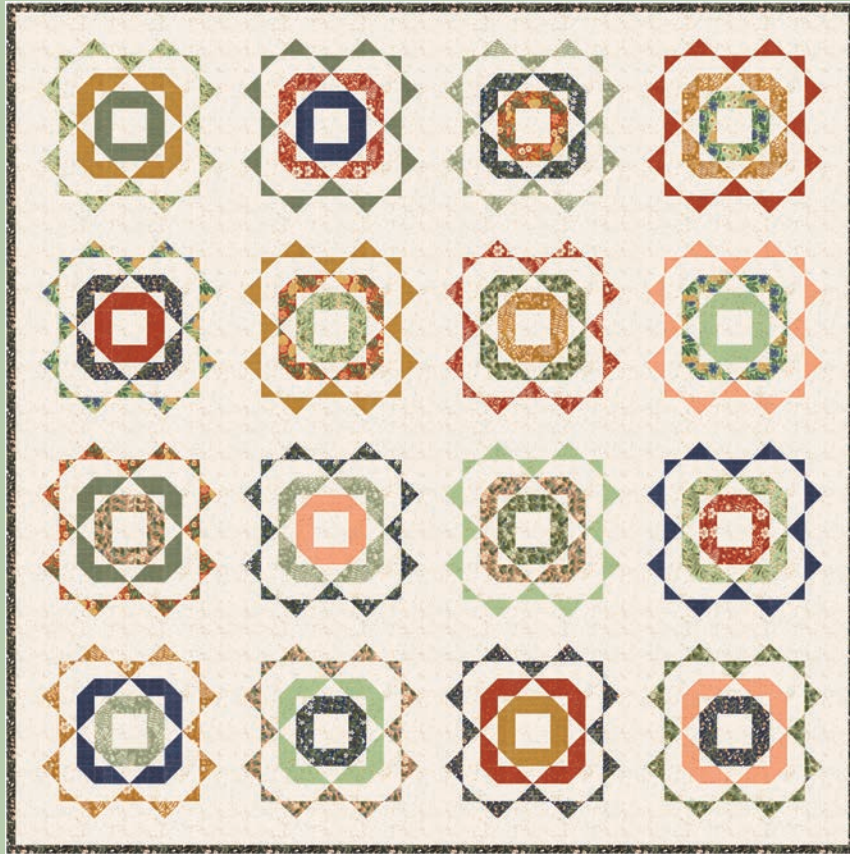

Brookside 1 CANOE 2

HQ 122 Desert Rose 95" x 95" AB Friendly by Happy Quilting