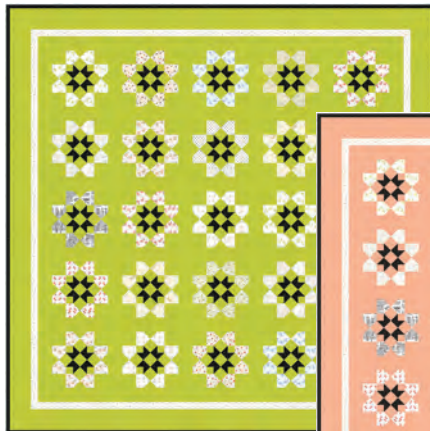

Linen Cupboard

FIG TREE & CO.

by Joanna Figueroa

“It was a perfect garden day with laundry drying on the line...”

When I look at all of these creamy “low volume” prints together, I immediately imagine what it would be like to rummage around in my grandma “Babcia’s” vintage linen cupboard or to smell the clean laundry on the line in the backyard. Filled with delicate florals, geometric prints and small motifs, this collection just begs to be transformed into soft romantic quilt backgrounds or to be the star of the show in a soft “low volume” quilt. Pair with our new basic EYELET prints for a perfect pairing of delicate print with rich colors!

Blue Version

Green Version

Red Version

FT 1952 Galaxy 66" x 75" DR Friendly

Asters Green Small 60" x 60" LC Friendly

Asters Blue Large 66" x 66"

FT 1950 Asters 2 Sizes

Asters Pink Small 60" x 60" LC Friendly

20481 22

20483 12

20481 12

20485 11

20484 22

20482 21

20484 23

20485 21