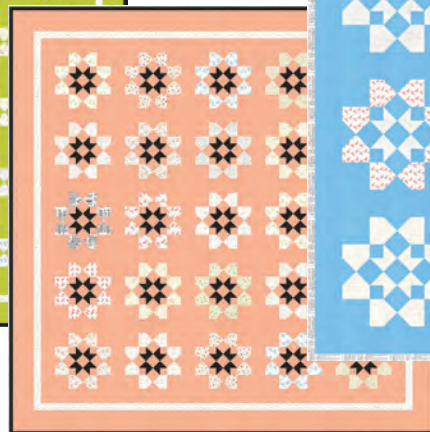

Blue Version

Green Version

Red Version

FT 1952 Galaxy 66" x 75" DR Friendly

Asters Green Small 60" x 60" LC Friendly

Asters Blue Large 66" x 66"

FT 1950 Asters 2 Sizes

Asters Pink Small 60" x 60" LC Friendly

20481 22

20483 12

20481 12

20485 11

20484 22

20482 21

20484 23

20485 21