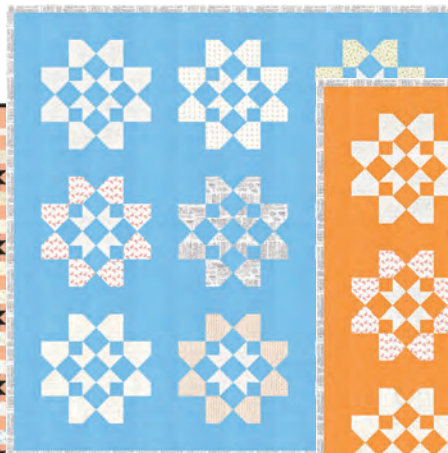

Linen Cupboard

FIG TREE & CO.

by Joanna Figueroa

“It was a perfect garden day with laundry drying on the line...”

When I look at all of these creamy “low volume” prints together, I immediately imagine what it would be like to rummage around in my grandma “Babcia’s” vintage linen cupboard or to smell the clean laundry on the line in the backyard. Filled with delicate florals, geometric prints and small motifs, this collection just begs to be transformed into soft romantic quilt backgrounds or to be the star of the show in a soft “low volume” quilt. Pair with our new basic EYELET prints for a perfect pairing of delicate print with rich colors!

Blue Version

Green Version

Red Version

FT 1952 Galaxy 66" x 75" DR Friendly

Asters Green Small 60" x 60" LC Friendly

Asters Blue Large 66" x 66"

FT 1950 Asters 2 Sizes

Asters Pink Small 60" x 60" LC Friendly