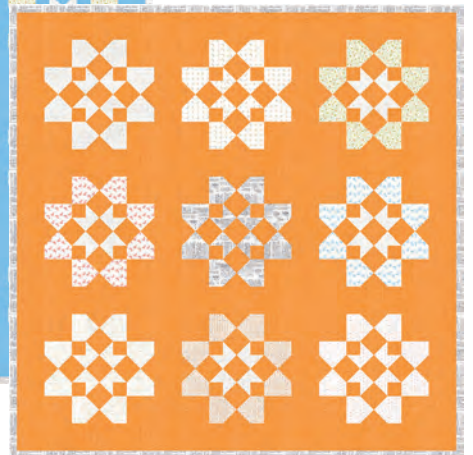

Blue Version

Green Version

Red Version

FT 1952 Galaxy 66" x 75" DR Friendly

Asters Green Small 60" x 60" LC Friendly

Asters Blue Large 66" x 66"

FT 1950 Asters 2 Sizes

Asters Pink Small 60" x 60" LC Friendly