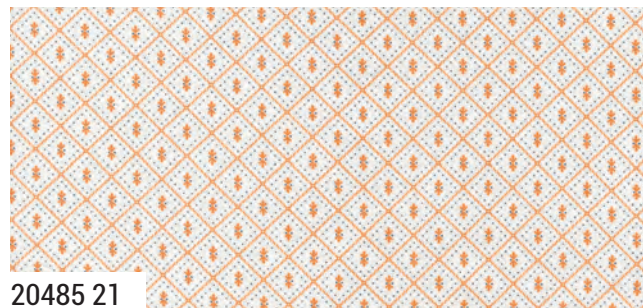

20481 22

20483 12

20481 12

20485 11

20484 22

20482 21

20484 23

20485 21

9900 200 OFF WHITE

Bella Solid Coordinates

40

moda
FABRICS + SUPPLIES®

NOVEMBER 2023 DELIVERY

Linen Cupboard

FIG TREE & CO.

by Joanna Figueroa