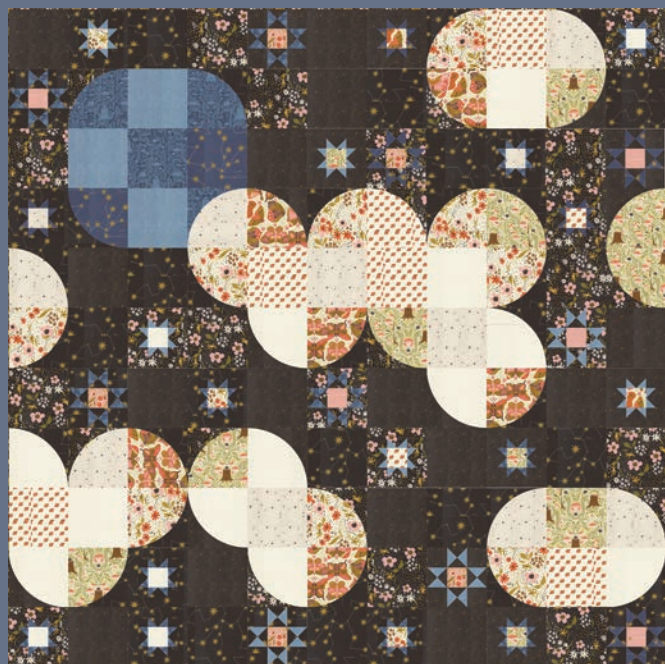

F) GB F548 Tea Towel - Night Butterfly Mul 2

G) GB F542 Tea Towel - Owl Mul 2

H) GB F513 Tea Towel - Mushroom Mul 2

NIGHT OWL BY GINGER

GB 087 Wishful Thoughts 32" x 36"
by Ginger

GB 088 Nocturnal Sky II 66" x 66"
by Ginger

GB 086 Night Flight 64" x 76"
by Ginger

NIGHT OWL BY GINGIBER

CHD 2504 Boho Butterfly 54" x 63" LC Friendly
by Coach House Designs

CHD 2508 Garden Owls 58" x 68"
by Coach House Designs

CHD 2507 Forest Garden 58" x 68"
by Coach House Designs