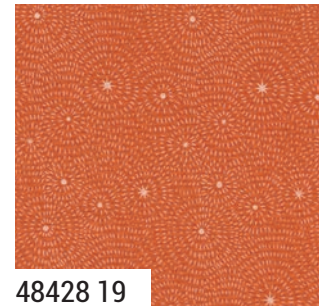

moda **SEPTEMBER DELIVERY**

NIGHT OWL BY GINGERBREAD

48422 11*

48428 31

48427 11*

48421 11*

48425 20

48424 20*

48426 20*

48428 19

48423 11*

48424 15*

48427 16*

48426 15

48423 21

48420 21