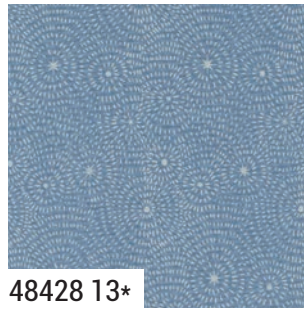

48426 20*

48428 19

48423 11*

48424 15*

48427 16*

48426 15

48423 21

48420 21

moda SEPTEMBER DELIVERY

NIGHT OWL BY GINGERBER

48421 14

48426 13

48428 13*

48423 14*

48425 14*

48422 14*

48420 14*

48420 24*

48428 11*

48425 24

48424 24*

48428 24*

48421 24*

48422 24*