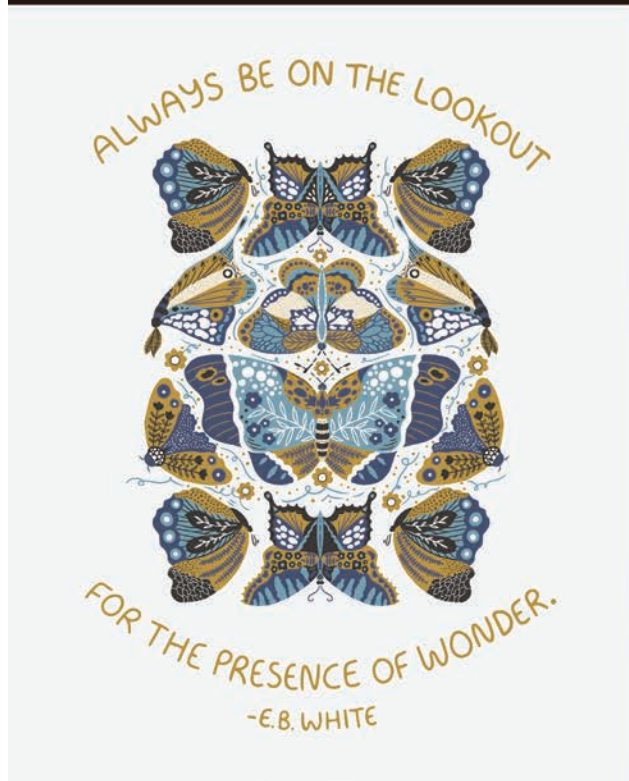

48420 14*

48420 24*

48428 11*

48425 24

48424 24*

48428 24*

48421 24*

48422 24*

48423 24*

48427 24

moda SEPTEMBER DELIVERY

NIGHT OWL BY GINGIBER

48429 11 Panel Size: 36" x 44". Block Size: 18" x 22".

48420 **Asst. 15** **Asst. 10** **Low Cal 10** **AB** **JR** **LC** **MC** **PP** **SEPTEMBER DELIVERY**