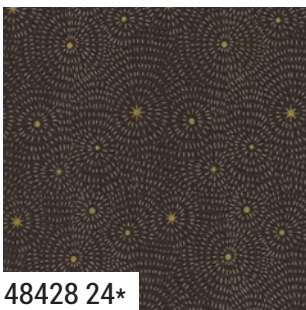

48426 20*

48428 19

48423 11*

48424 15*

48427 16*

48426 15

48423 21

48420 21

moda SEPTEMBER DELIVERY

NIGHT OWL BY GINGERBER

48421 14

48426 13

48428 13*

48423 14*

48425 14*

48422 14*

48420 14*

48420 24*

48428 11*

48425 24

48424 24*

48428 24*

48421 24*

48422 24*

48423 24*

48427 24

moda SEPTEMBER DELIVERY

NIGHT OWL BY GINGIBER

48429 11 Panel Size: 36" x 44". Block Size: 18" x 22".

48420 **Asst. 15** **Asst. 10** **Low Cal 10** **AB** **JR** **LC** **MC** **PP** **SEPTEMBER DELIVERY**