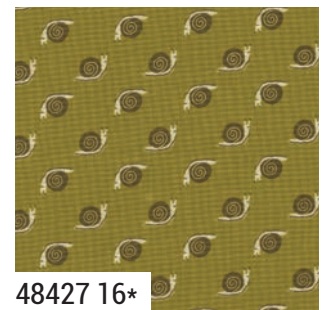

moda **SEPTEMBER DELIVERY**

NIGHT OWL BY GINGERBREAD

48422 11*

48428 31

48427 11*

48421 11*

48425 20

48424 20*

48426 20*

48428 19

48423 11*

48424 15*

48427 16*

48426 15

48423 21

48420 21

48420 14*

48420 24*

48428 11*

48425 24

48424 24*

48428 24*

48421 24*

48422 24*