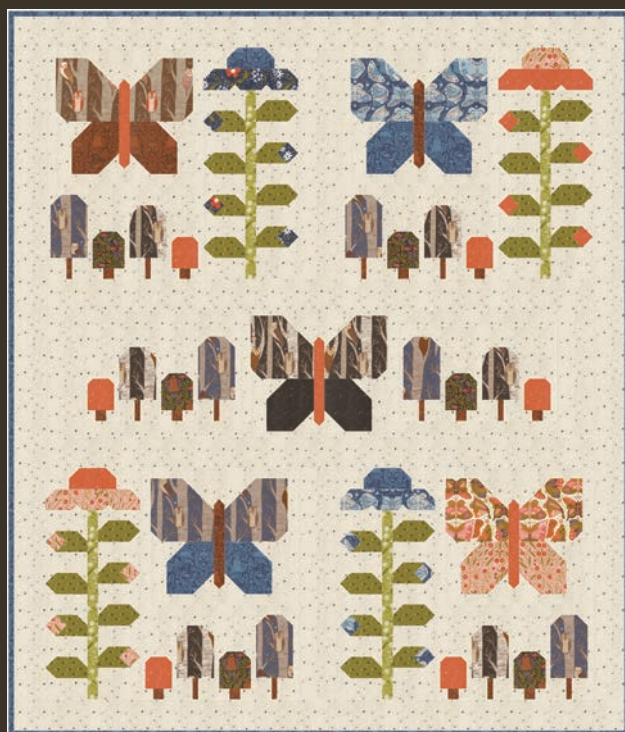

F) GB F548 Tea Towel - Night Butterfly Mul 2

G) GB F542 Tea Towel - Owl Mul 2

H) GB F513 Tea Towel - Mushroom Mul 2

NIGHT OWL BY GINGER

GB 087 Wishful Thoughts 32" x 36"
by Ginger

GB 088 Nocturnal Sky II 66" x 66"
by Ginger

GB 086 Night Flight 64" x 76"
by Ginger

NIGHT OWL BY GINGIBER

CHD 2504 Boho Butterfly 54" x 63" LC Friendly
by Coach House Designs

CHD 2508 Garden Owls 58" x 68"
by Coach House Designs

CHD 2507 Forest Garden 58" x 68"
by Coach House Designs