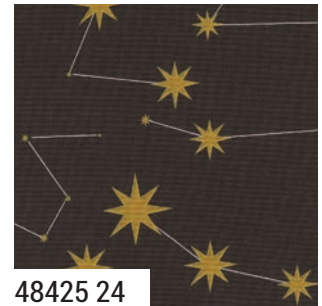

48426 20*

48428 19

48423 11*

48424 15*

48427 16*

48426 15

48423 21

48420 21

moda SEPTEMBER DELIVERY

NIGHT OWL BY GINGERBER

48421 14

48426 13

48428 13*

48423 14*

48425 14*

48422 14*

48420 14*

48420 24*

48428 11*

48425 24

48424 24*

48428 24*

48421 24*

48422 24*