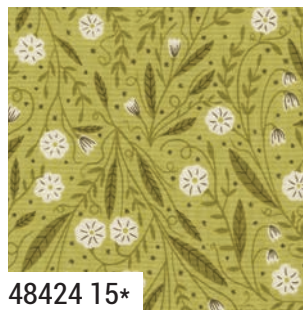

moda **SEPTEMBER DELIVERY**

NIGHT OWL BY GINGERBREAD

48422 11*

48428 31

48427 11*

48421 11*

48425 20

48424 20*

48426 20*

48428 19

48423 11*

48424 15*

48427 16*

48426 15

48423 21

48420 21