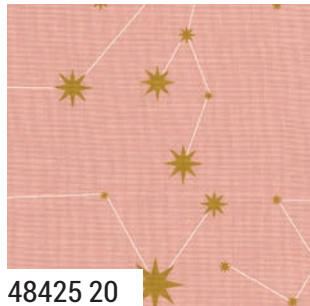

moda **SEPTEMBER DELIVERY**

NIGHT OWL BY GINGERBREAD

48422 11*

48428 31

48427 11*

48421 11*

48425 20

48424 20*

48426 20*

48428 19

48423 11*

48424 15*

48427 16*

48426 15

48423 21

48420 21