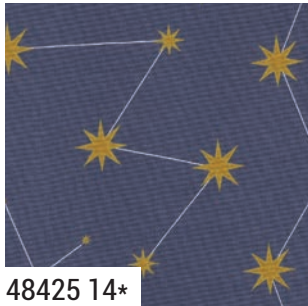

48426 20*

48428 19

48423 11*

48424 15*

48427 16*

48426 15

48423 21

48420 21

moda SEPTEMBER DELIVERY

NIGHT OWL BY GINGERBER

48421 14

48426 13

48428 13*

48423 14*

48425 14*

48422 14*

48420 14*

48420 24*

48428 11*

48425 24

48424 24*

48428 24*

48421 24*

48422 24*