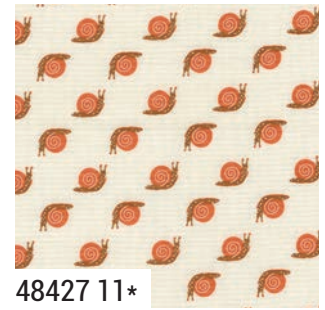

moda **SEPTEMBER DELIVERY**

NIGHT OWL BY GINGERBREAD

48422 11*

48428 31

48427 11*

48421 11*

48425 20

48424 20*

48426 20*

48428 19

48423 11*

48424 15*

48427 16*

48426 15

48423 21

48420 21