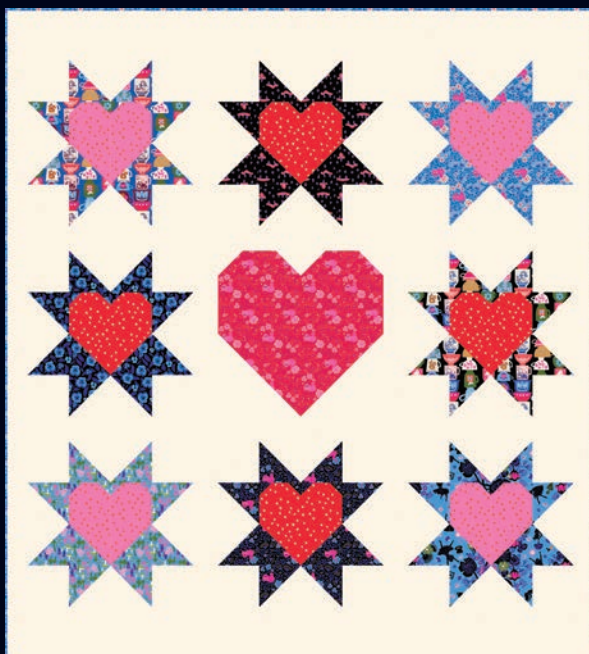

HELLO ALICE
ZIPPER PULL PACK

by Sarah Watts

#: RS7092

Shown here at full scale

CKQ 2419 Copper Kettle Quilts | Wonderland