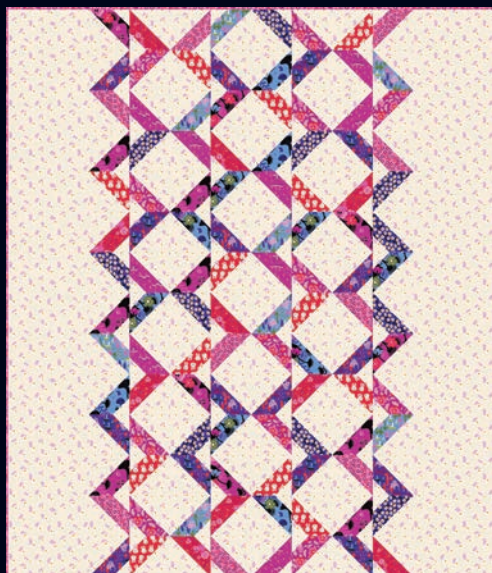

AVAILABLE AS A KIT!

RSS2120KIT Ruby Star Society | Hello Alice Quilt 70" x 78"

TLQ 1020 Tara Lee Quiltery | Cameos

60" x 69"

SS 004 Siring and Story | Star Island

64½" x 64½"

MMD 1054
60½" x 70½"

Meadow Mist Designs TLQ 1026
Arrow Point Path 60" x 72"

Tara Lee Quiltery ES 410MMQ
Bread and Butter 57" x 70"

Everyday Stitches
Magical Mountains

FQ + JR
FRIENDLY!

CQ 021 Crinkly Quilts | Triangle Fans

64" x 70"

HELLO ALICE
ZIPPER PULL PACK

by Sarah Watts

#: RS7092