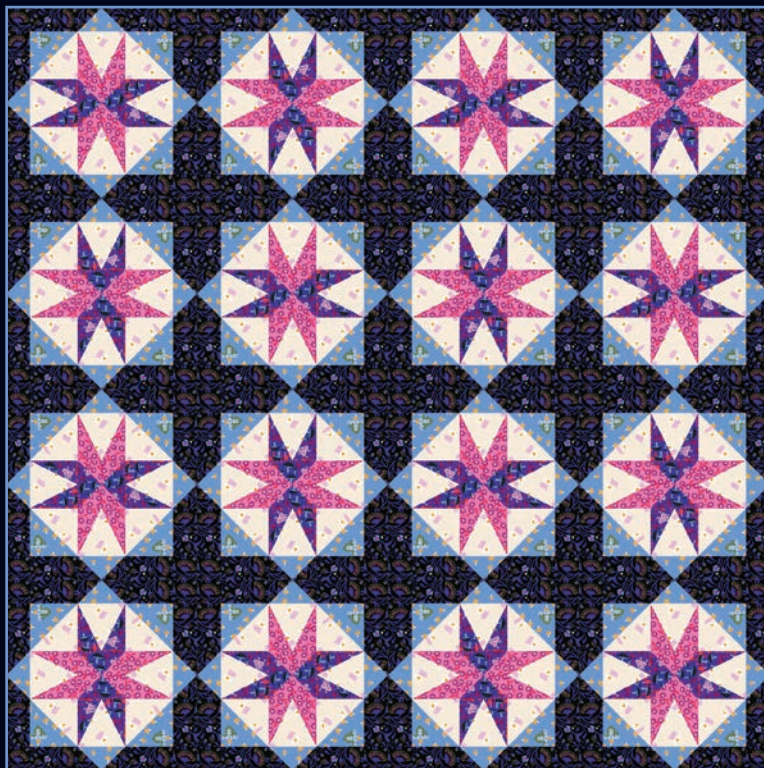

AVAILABLE AS A KIT!

RSS2120KIT Ruby Star Society | Hello Alice Quilt 70" x 78"

TLQ 1020 Tara Lee Quiltery | Cameos

60" x 69"

SS 004 Siring and Story | Star Island

64½" x 64½"

MMD 1054
60½" x 70½"

Meadow Mist Designs TLQ 1026
Arrow Point Path 60" x 72"