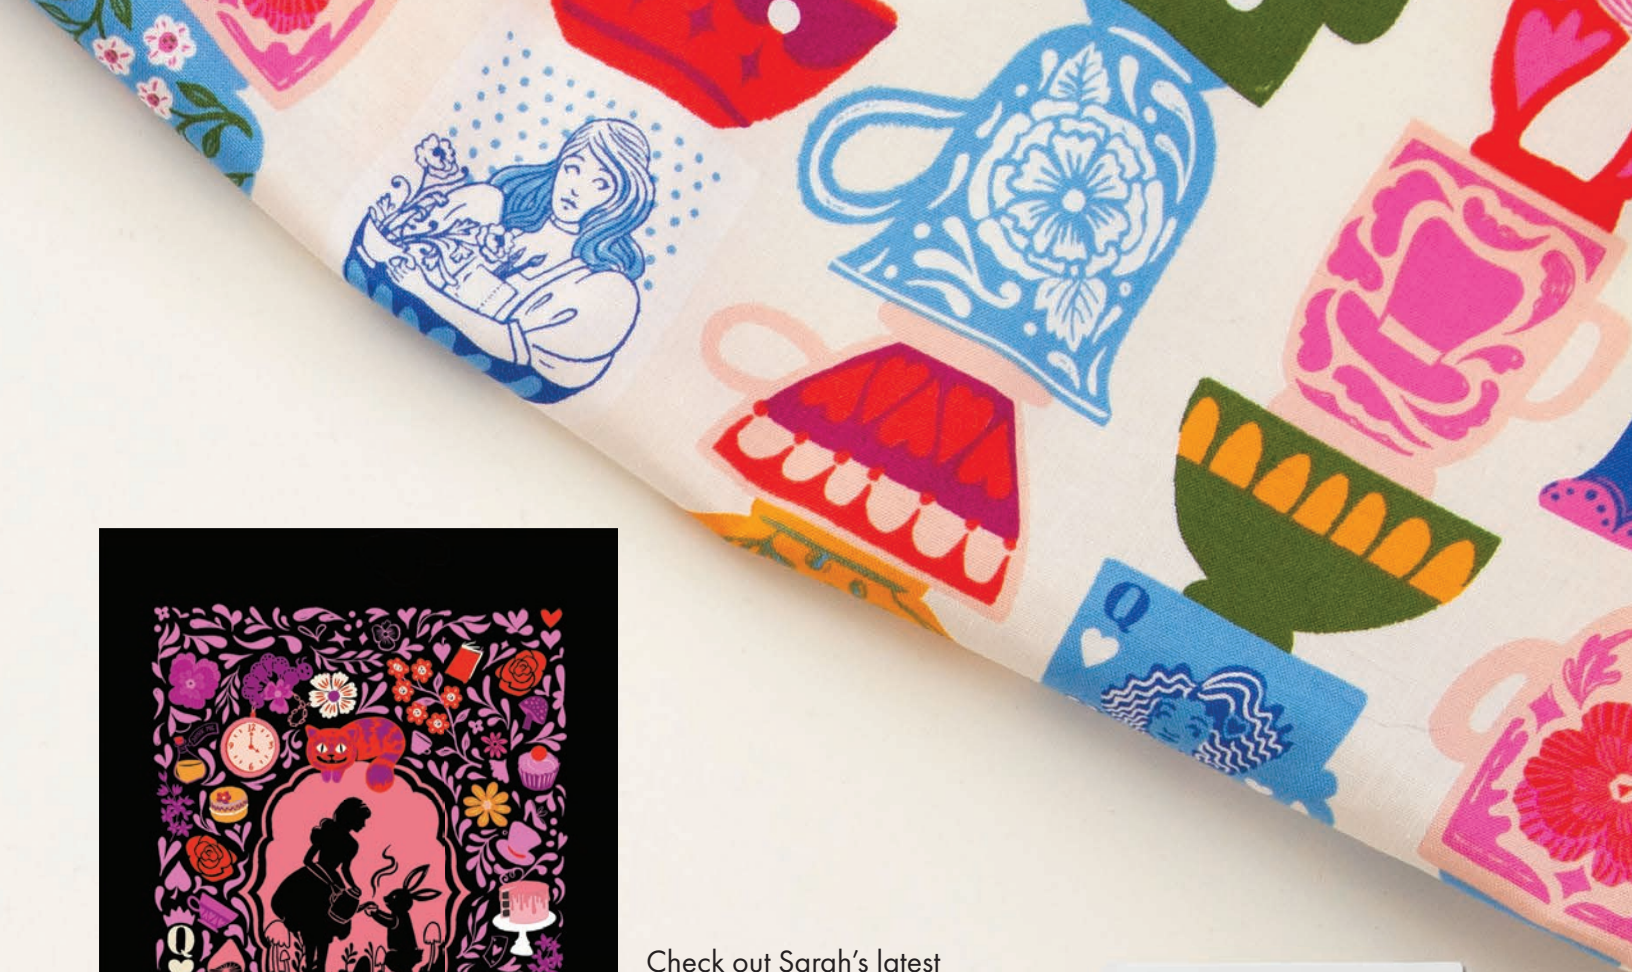

Hello Alice

by Sarah Watts

In Hello Alice you'll find all the makings of a tea party, stacks of pages and books, fields of chatty flowers, and hares running out of time. If you look closely you'll see a few surprises too!

Sarah aimed to highlight all of the whimsical nature of the story while giving it her own narrative twist. Hello Alice also features a more vibrant and modern color palette that fits right in with Ruby Star Society.

Check out Sarah's latest panel! This is one of the 15 gorgeous illustrations in it, and makes the most incredible decorative piece for the Alice fans out there!

Sarah's father rescued this vintage Alice in Wonderland book set from being thrown out. Sarah had always loved the story and wanted to do her own take on the classic.

Sarah's version of Hello Alice is a friendly retelling of characters out of her sketchbook! It includes teacups and petit fours and caterpillars, but she also wanted to capture the characters in a unique twist! Her Mad Hatter is a version of everyone's quirky madcap aunt. The Tweedles - who aren't dumb at all - are reimagined as friendly dogs!