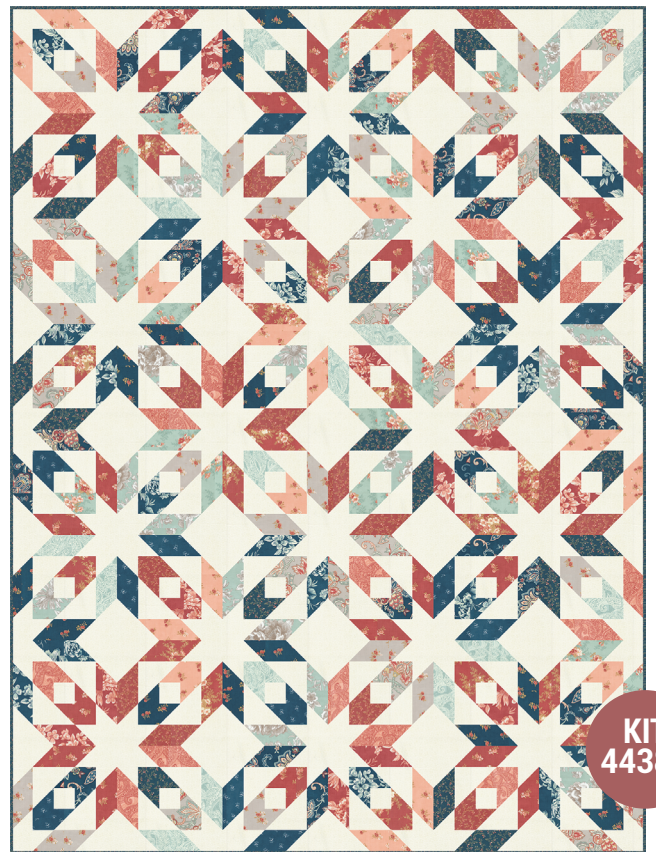

ABs & F8s include all 38 skus. JRs, LCs, MCs & PPs include 38 skus with two each of 44380-11 & 14.

108" Sandalwood 3 Sisters

108 INCH QUILT BACKS

108019 11

108019 13

108019 14

108019 17

108019 • 4 108 Inch Prints • 100% Premium Cotton DECEMBER DELIVERY

moda DECEMBER DELIVERY

DLL 236 Love Is Patient Runner 60 1/2" x 60 1/2"
by Designs by Lavender Lime

ISE 287 Goose & Gander 66 1/2" x 66 1/2"
by It's Sew Emma

SS 419 Pheobe 60" x 72"
by Splendid Speck

MM 018 Same Sky 60" x 80"
by Modernly Morgan