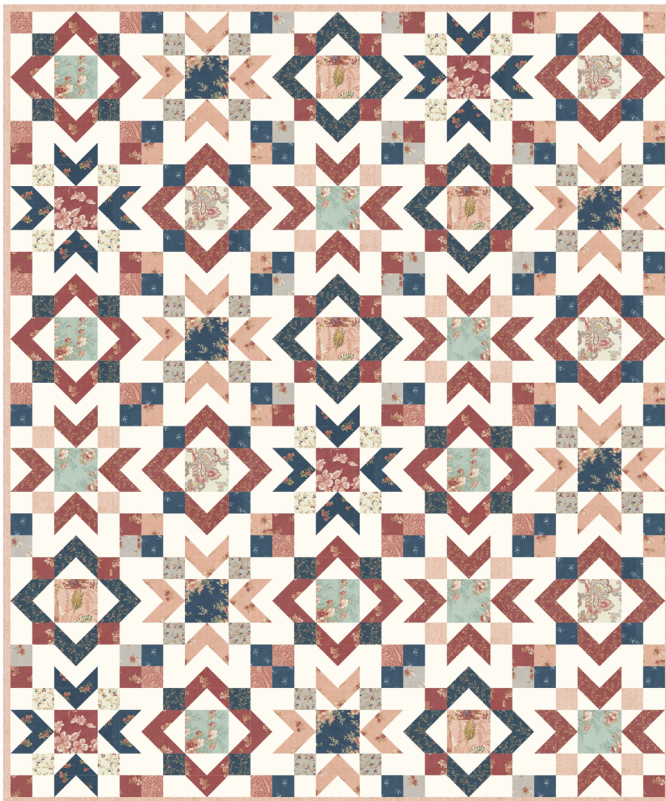

SS 419 Pheobe 60" x 72"
by Splendid Speck