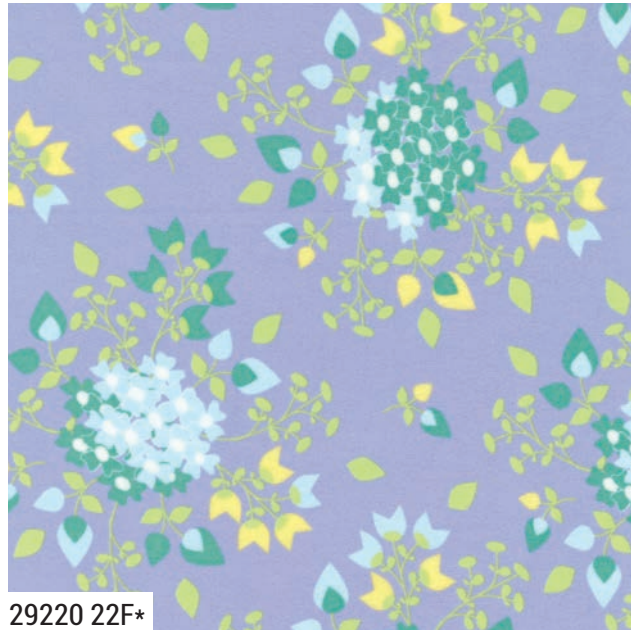

# Sherbet\*Sunshine Flannel

by Corey Yoder of Coriander Quilts

29221 26F\*

29222 27F\*

29220 27F\*

29223 26F\*

29227 27F

29220 22F\*