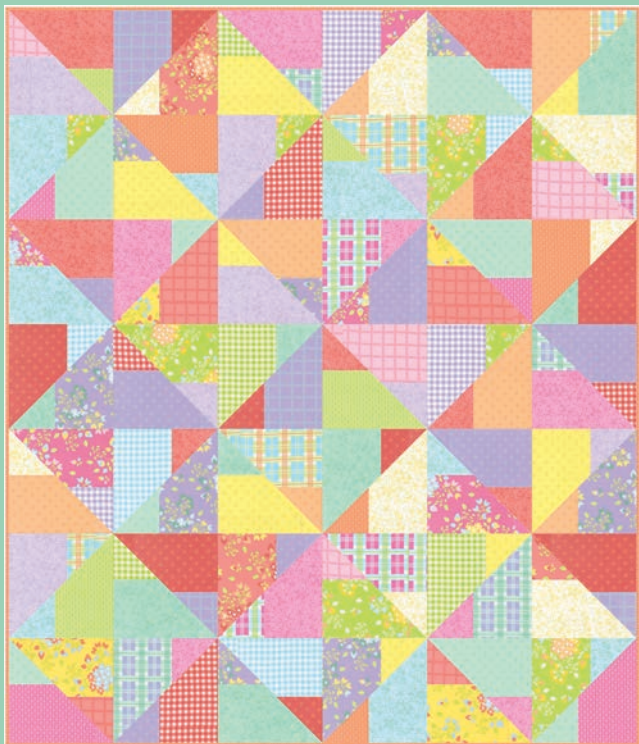

Sherbet*Sunshine Flannel

CQ 229 Panache 51" x 59" LC Friendly