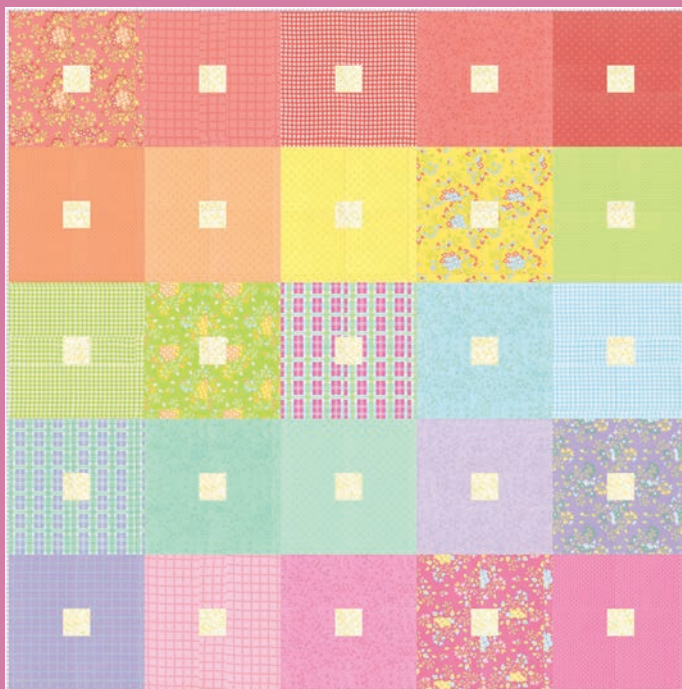

\*29 Prints \*100% Premium Cotton Flannel

ABF and F8F include all 29 skus. LCF & PPF include 29 skus with two each of 29220-18F & 22F, 29223 & 29225.

# Sherbet\*Sunshine Flannel

CQ 229 Panache 51" x 59" LC Friendly

CQ 228 Barn Star 10 40" x 40" PP Friendly

by Corey Yoder of *Coriander Quilts*

CQ 226 Boxy 75" x 75" FQ Friendly

CQ 227 Around Town 60" x 75"