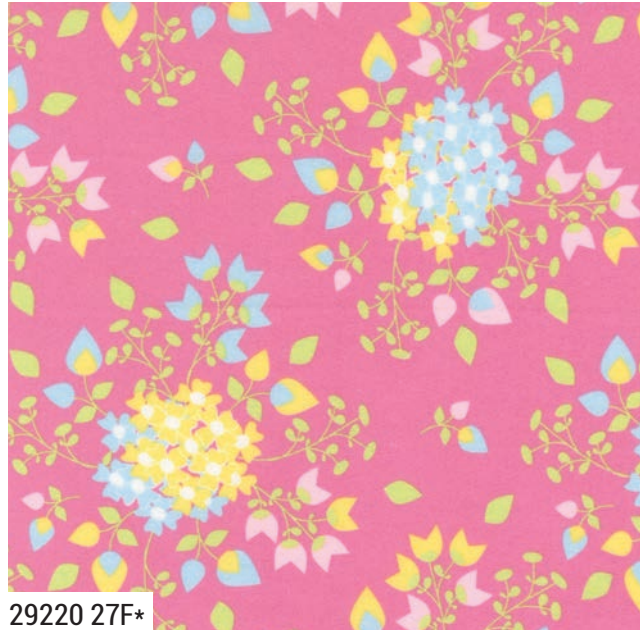

# Sherbet\*Sunshine Flannel

by Corey Yoder of Coriander Quilts

29221 26F\*

29222 27F\*

29220 27F\*

29223 26F\*

29227 27F

29220 22F\*