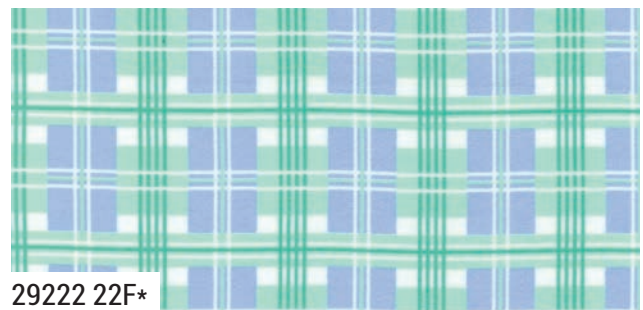

# Sherbet\*Sunshine Flannel

by Corey Yoder of Coriander Quilts

29221 26F\*

29222 27F\*

29220 27F\*

29223 26F\*

29227 27F

29220 22F\*

29223 25F\*

29225 25F\*

29222 22F\*

29223 23F\*

29224 22F\*

29221 22F

29225 22F

29220