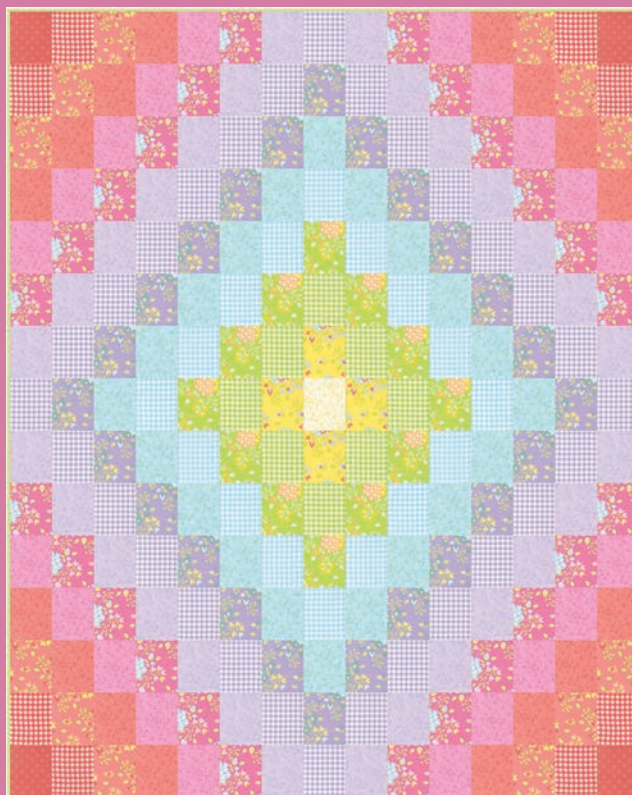

# Sherbet\*Sunshine Flannel

CQ 229 Panache 51" x 59" LC Friendly

CQ 228 Barn Star 10 40" x 40" PP Friendly

by Corey Yoder of *Coriander Quilts*

CQ 226 Boxy 75" x 75" FQ Friendly

CQ 227 Around Town 60" x 75"