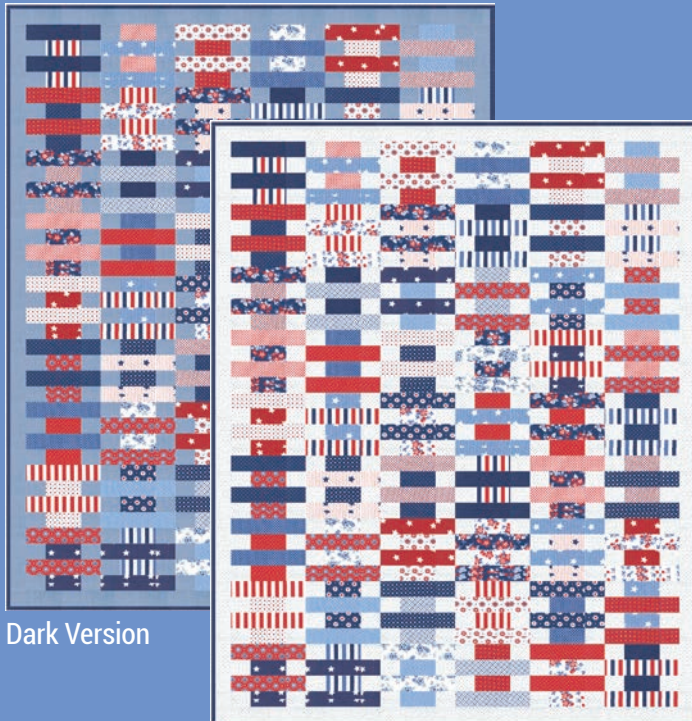

•26 Prints •100% Premium Cotton

AB includes all 26 skus. JRs, LCs, MCs & PPs include 26 skus with two each of 24170, 24171, 24173 & 24175.

Assortments and precuts do not include Bella Solid Coordinates.

Bella Solid Coordinates

9900 25 30s BLUE

9900 19 ROYAL

**KIT
24170**

PGP 197 Frontier 69" x 77" PP Friendly

PGP 198 Good Folks 64" x 78" AB Friendly

PGP 200 American Made 56" x 64"

Dark Version

Light Version

PGP 199 Pioneer Day 61" x 76" LC Friendly

ISE 291 All American 57 1/2" x 67"
by It's Sew Emma