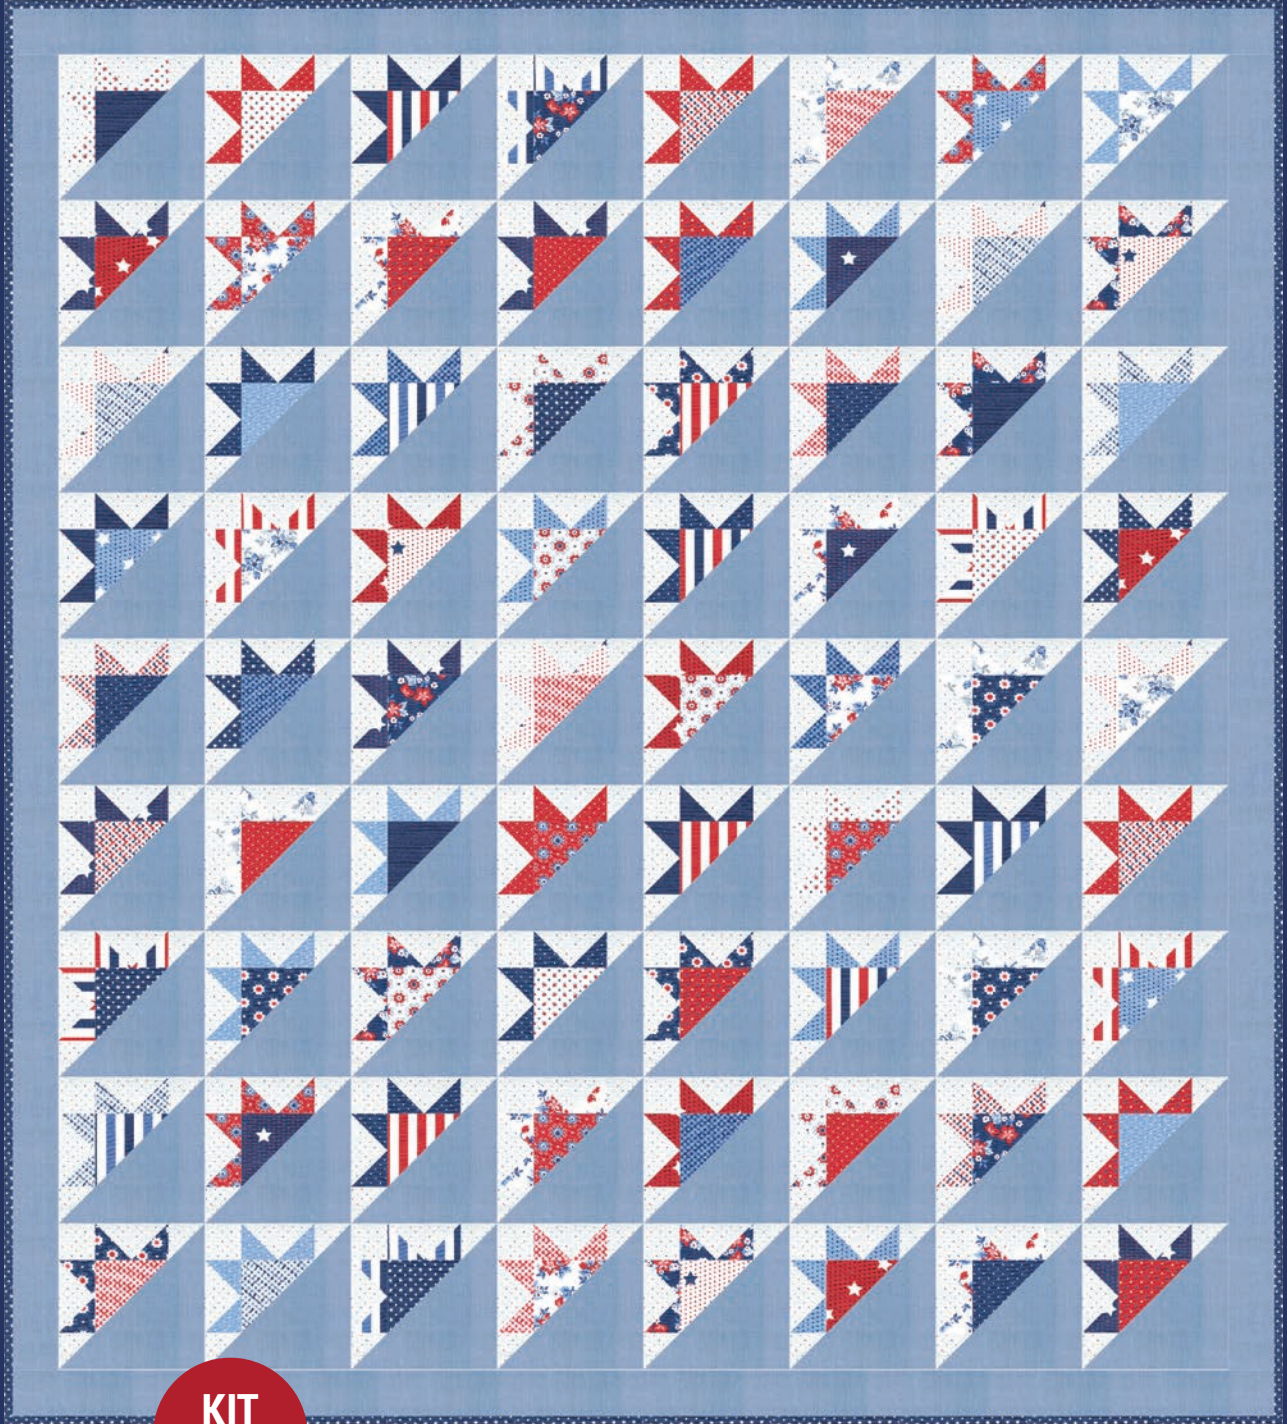

THERE'S A CLASSIC MOVIE that we watched as kids that has a scene I will never forget. Children are running and playing, weaving through potluck tables set up in a cul-de-sac while the dads grill burgers and the moms fuss with the table settings and chat with each other. Overhead, fireworks are going off in the sky and the teen boys are throwing a baseball. That nostalgia for fireworks and summer nights inspired Star Spangled, my latest Red, White and Blue collection. With lots of love for my country and flag, and the perfect retro prints and florals to evoke some treasured memories, this collection is sure to find its way into every corner of my home during the summer months. I hope it inspires many quilts and projects for you, too!

•26 Prints •100% Premium Cotton

AB includes all 26 skus. JRs, LCs, MCs & PPs include 26 skus with two each of 24170, 24171, 24173 & 24175.

Assortments and precuts do not include Bella Solid Coordinates.

Bella Solid Coordinates

9900 25 30s BLUE

9900 19 ROYAL

**KIT
24170**

PGP 197 Frontier 69" x 77" PP Friendly

PGP 198 Good Folks 64" x 78" AB Friendly

PGP 200 American Made 56" x 64"

Dark Version